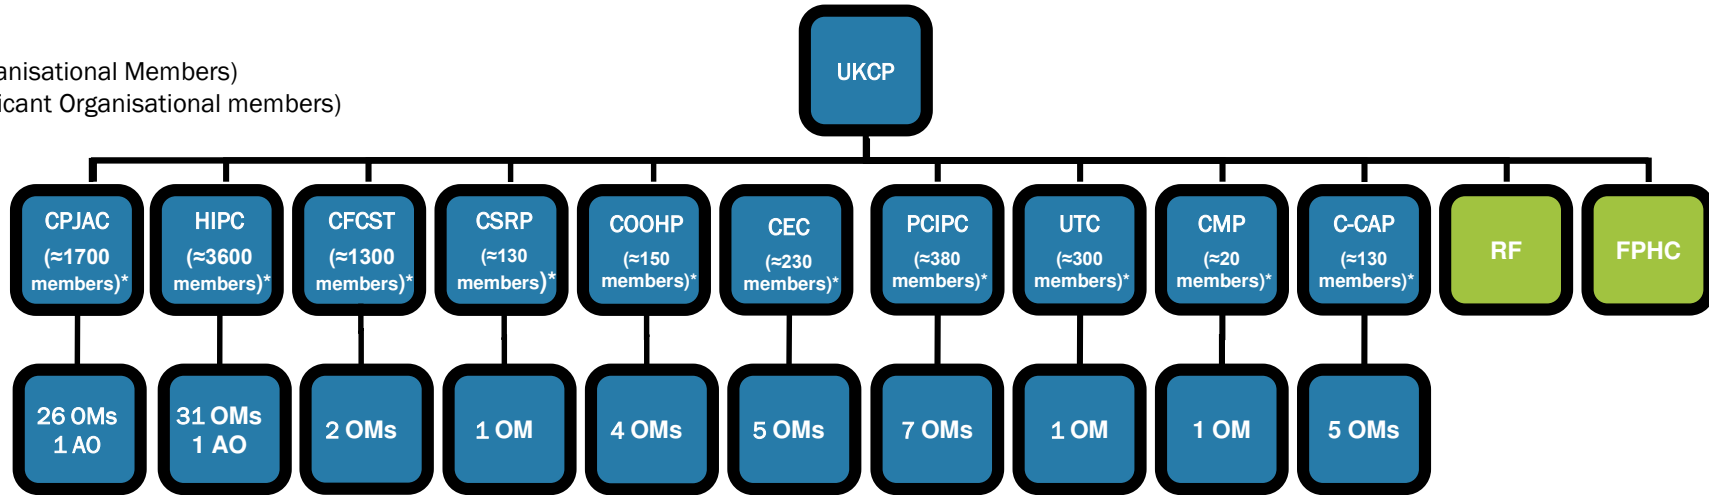

UKCP Committee Structure

UKCP – Colleges and Faculties

(OM = Organisational Members)
(AO = Applicant Organisational members)

COLLEGES

CPJAC:	Council for Psychoanalysis and Jungian Analysis College
HIPC:	Humanistic and Integrative Psychotherapy College
CFCST:	College of Family, Couple & Systemic Therapy
CSRP:	College for Sexual and Relationship Psychotherapy
COOHP:	College of Outcome Oriented and Hypno-Psychotherapists
CEC:	Constructivist and Existential College
CMP:	College of Medical Psychotherapists
C-CAP:	College of Child and Adolescent Psychotherapies

PCIPC:	Psychotherapeutic Counselling & Intersubjective Psychotherapy College
UTC:	Universities Training College

FACULTIES

FPHC:	Faculty for the Psychological Health of Children Research Faculty
RF:	

* Please note the figures provided are an approximation of the total of Colleges' members as of June 2017. They provide the bigger picture of the size of each College.