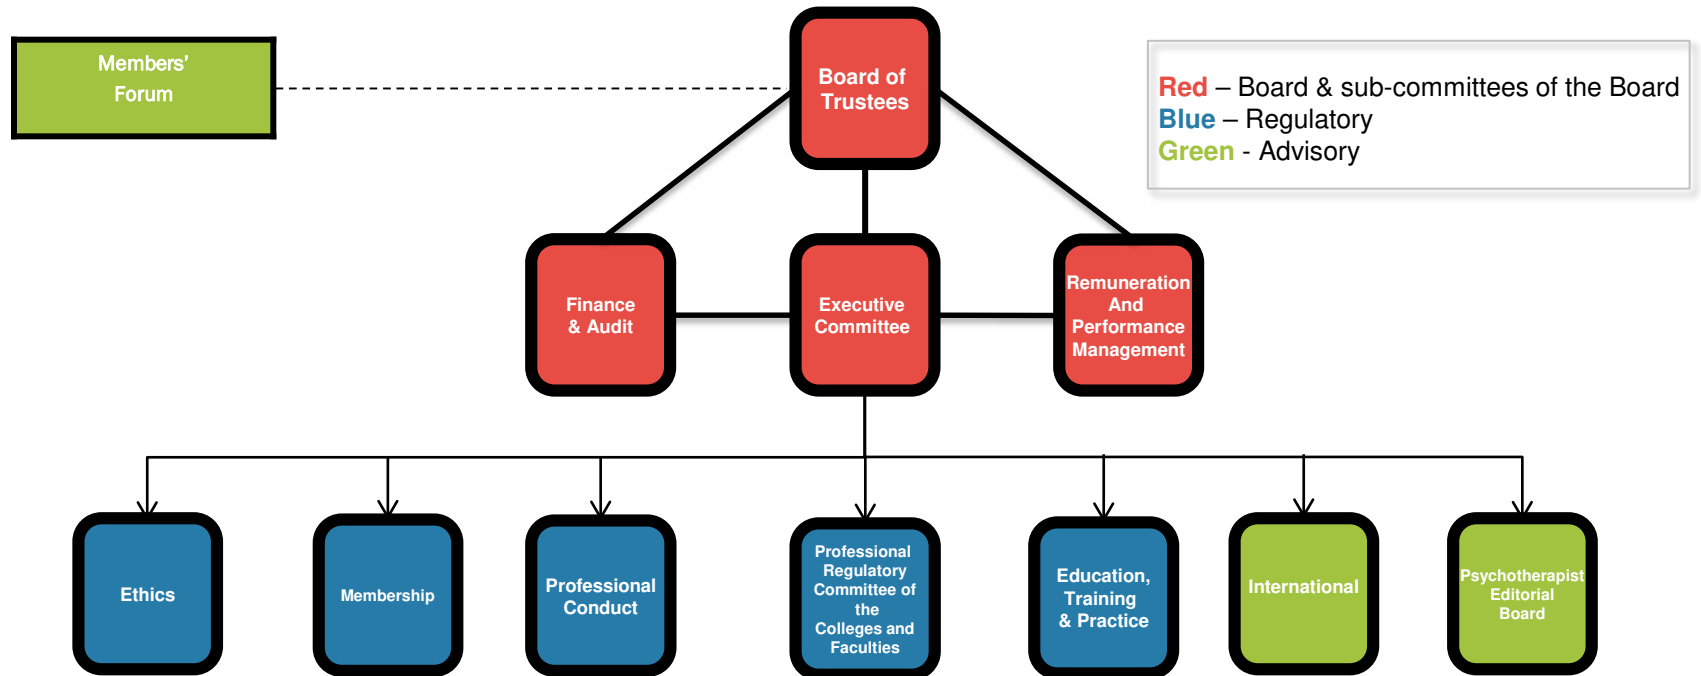

UKCP Committee Structure

UKCP – Colleges and Faculties

(OM = Organisational Members)
(AO = Applicant Organisational members)

COLLEGES

CPJAC:	Council for Psychoanalysis and Jungian Analysis College
HIPC:	Humanistic and Integrative Psychotherapy College
CFCST:	College of Family, Couple & Systemic Therapy
CSRP:	College for Sexual and Relationship Psychotherapy
COOHP:	College of Outcome Oriented and Hypno-Psychotherapists
CEC:	Constructivist and Existential College
CMP:	College of Medical Psychotherapists
C-CAP:	College of Child and Adolescent Psychotherapies

PCIPC:	Psychotherapeutic Counselling & Intersubjective Psychotherapy College
UTC:	Universities Training College

FACULTIES

FPHC:	Faculty for the Psychological Health of Children Research Faculty
RF:	

* Please note the figures provided are an approximation of the total of Colleges' members as of June 2017. They provide the bigger picture of the size of each College.